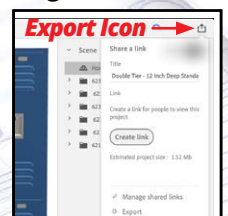

AUGMENTED REALITY

in 5 easy steps:

1) Export and save a QR code from the file you created (Figure 1)
2) Scan your QR code using your mobile device's camera
3) Download the Adobe® Aero® app (if prompted)
4) While model loads in app, locate the center of your desired wall
5) After model loads, app will prompt you to look for horizontal surfaces. Align your model against the wall and tap screen to anchor the model to the floor (Figure 2)

(Figure 1)