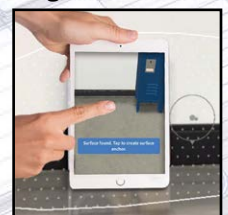

ARCHITECTURAL AR RESOURCES

NEW!

If multimedia does not play in window, [click here](#)

View your locker wall creation in

AUGMENTED REALITY

in 5 easy steps:

1) Export and save a QR code from the file you created (Figure 1)
2) Scan your QR code using your mobile device's camera
3) Download the Adobe® Aero® app (if prompted)
4) While model loads in app, locate the center of your desired wall
5) After model loads, app will prompt you to look for horizontal surfaces. Align your model against the wall and tap screen to anchor the model to the floor (Figure 2)

(Figure 2)

To view and download other augmented reality models of our products, visit: www.lockers.com/architectural-resources/augmented-reality

People Committed to Quality Since 1936®