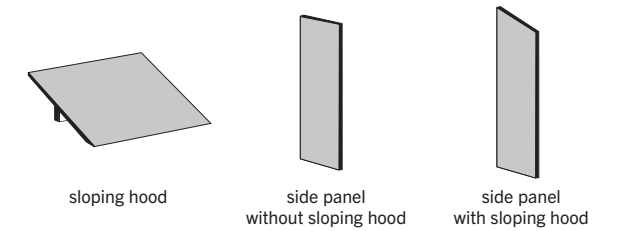

TOP AND SIDE OPTIONS