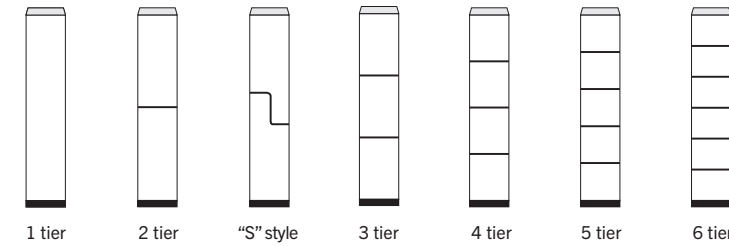

CONFIGURATIONS