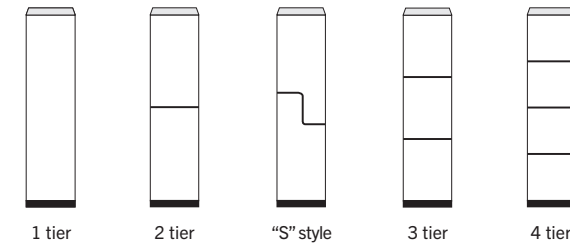

CONFIGURATIONS