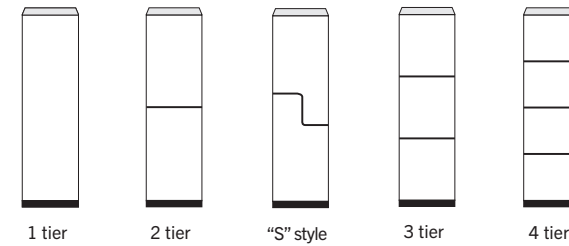

CONFIGURATIONS