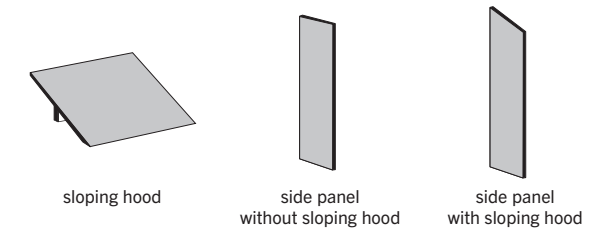

TOP AND SIDE OPTIONS