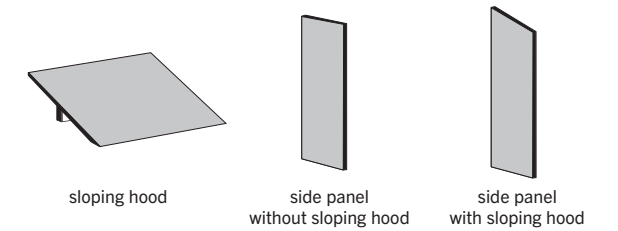

TOP AND SIDE OPTIONS