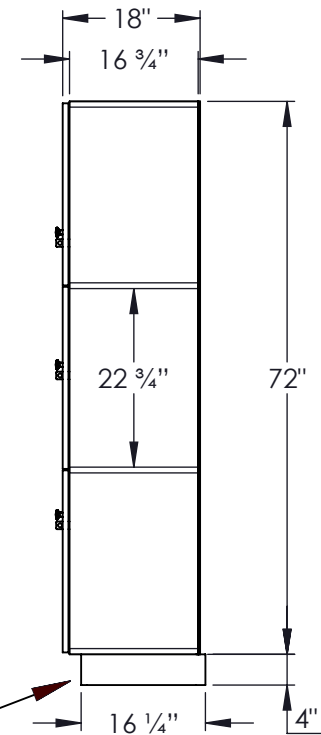

(NOTE: PREMIER LOCKER SHOWN WITHOUT SIDE PANEL OR SLOPING HOOD. PLEASE ORDER SEPERATELY.)

MODEL #43368
 12" WIDE TRIPLE TIER
 PREMIER WOOD LOCKER – 3 WIDE
 WITH STANDARD HASPS

(9) LOCKER COMPARTMENTS
 EACH COMPARTMENT:
 10-3/4" W x 22-3/4" H x 16-3/4" D

SIDE VIEW

(BASES ARE MADE OF INDUSTRIAL GRADE PARTICLEBOARD AND ARE COVERED IN A DURABLE BLACK LAMINATE. PLEASE SET BASE TO ALLOW 5/8" BETWEEN THE BACK OF THE LOCKER AND THE WALL FOR AIR VENTILATION.)

MODEL #43368

12" WIDE TRIPLE TIER
 PREMIER WOOD LOCKER
 WITH STANDARD HASPS
 SIX FEET HIGH (ADD 4" FOR BASE)

AVAILABLE FINISHES: ARCTIC WHITE, WINTER FOG,
 CARBON MESH, SILVER TEAK, RED OAK, SKYLINE WALNUT

DRAWN: 4/2024